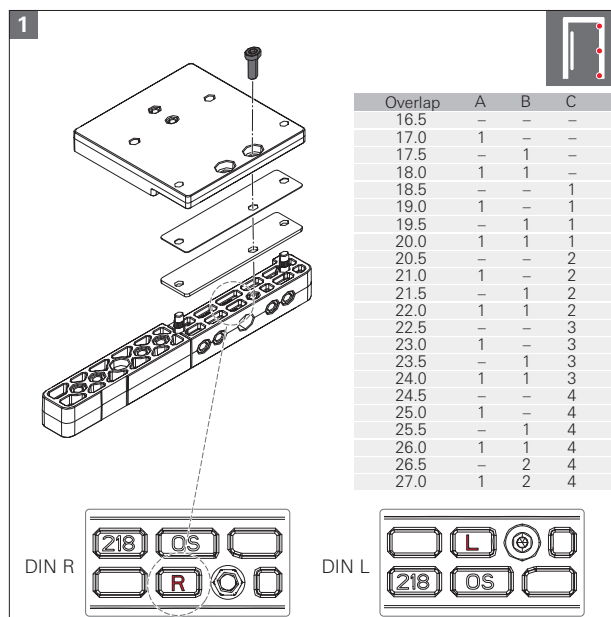

### Overlap-screwed

**i** **INFO**  
→ IMO\_568, IMO\_570

Rebate-screwed

**i** **INFO**  
→ IMO\_567, IMO\_569